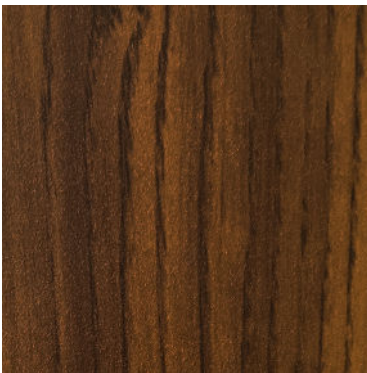

DARK CHERRY

DARK OAK

DOUGLAS FIR

MEDIUM CHERRY

LIGHT WALNUT

NATIONAL WALNUT

RED OAK

SMOKED CHESTNUT

Finishes displayed on monitors and printed on paper provide examples of the wide variety of options we offer but do not accurately convey the richness of color, texture, and gloss level of the finished product. We recommend that you request a physical sample before making a final selection.