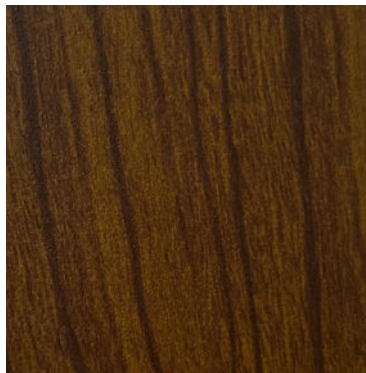

DARK CHERRY

DARK OAK

DOUGLAS FIR

MEDIUM CHERRY

LIGHT WALNUT

NATIONAL WALNUT

RED OAK

SMOKED CHESTNUT

Finishes displayed on monitors and printed on paper provide examples of the wide variety of options we offer but do not accurately convey the richness of color, texture, and gloss level of the finished product. We recommend that you request a physical sample before making a final selection.