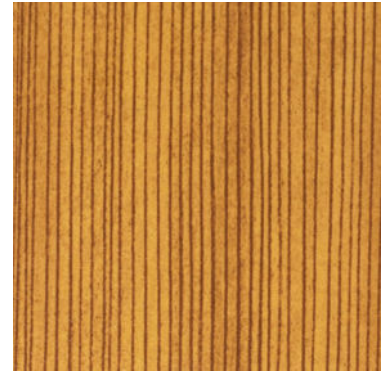

DARK CHERRY

DARK OAK

DOUGLAS FIR

MEDIUM CHERRY

LIGHT WALNUT

NATIONAL WALNUT

RED OAK

SMOKED CHESTNUT

Finishes displayed on monitors and printed on paper provide examples of the wide variety of options we offer but do not accurately convey the richness of color, texture, and gloss level of the finished product. We recommend that you request a physical sample before making a final selection.